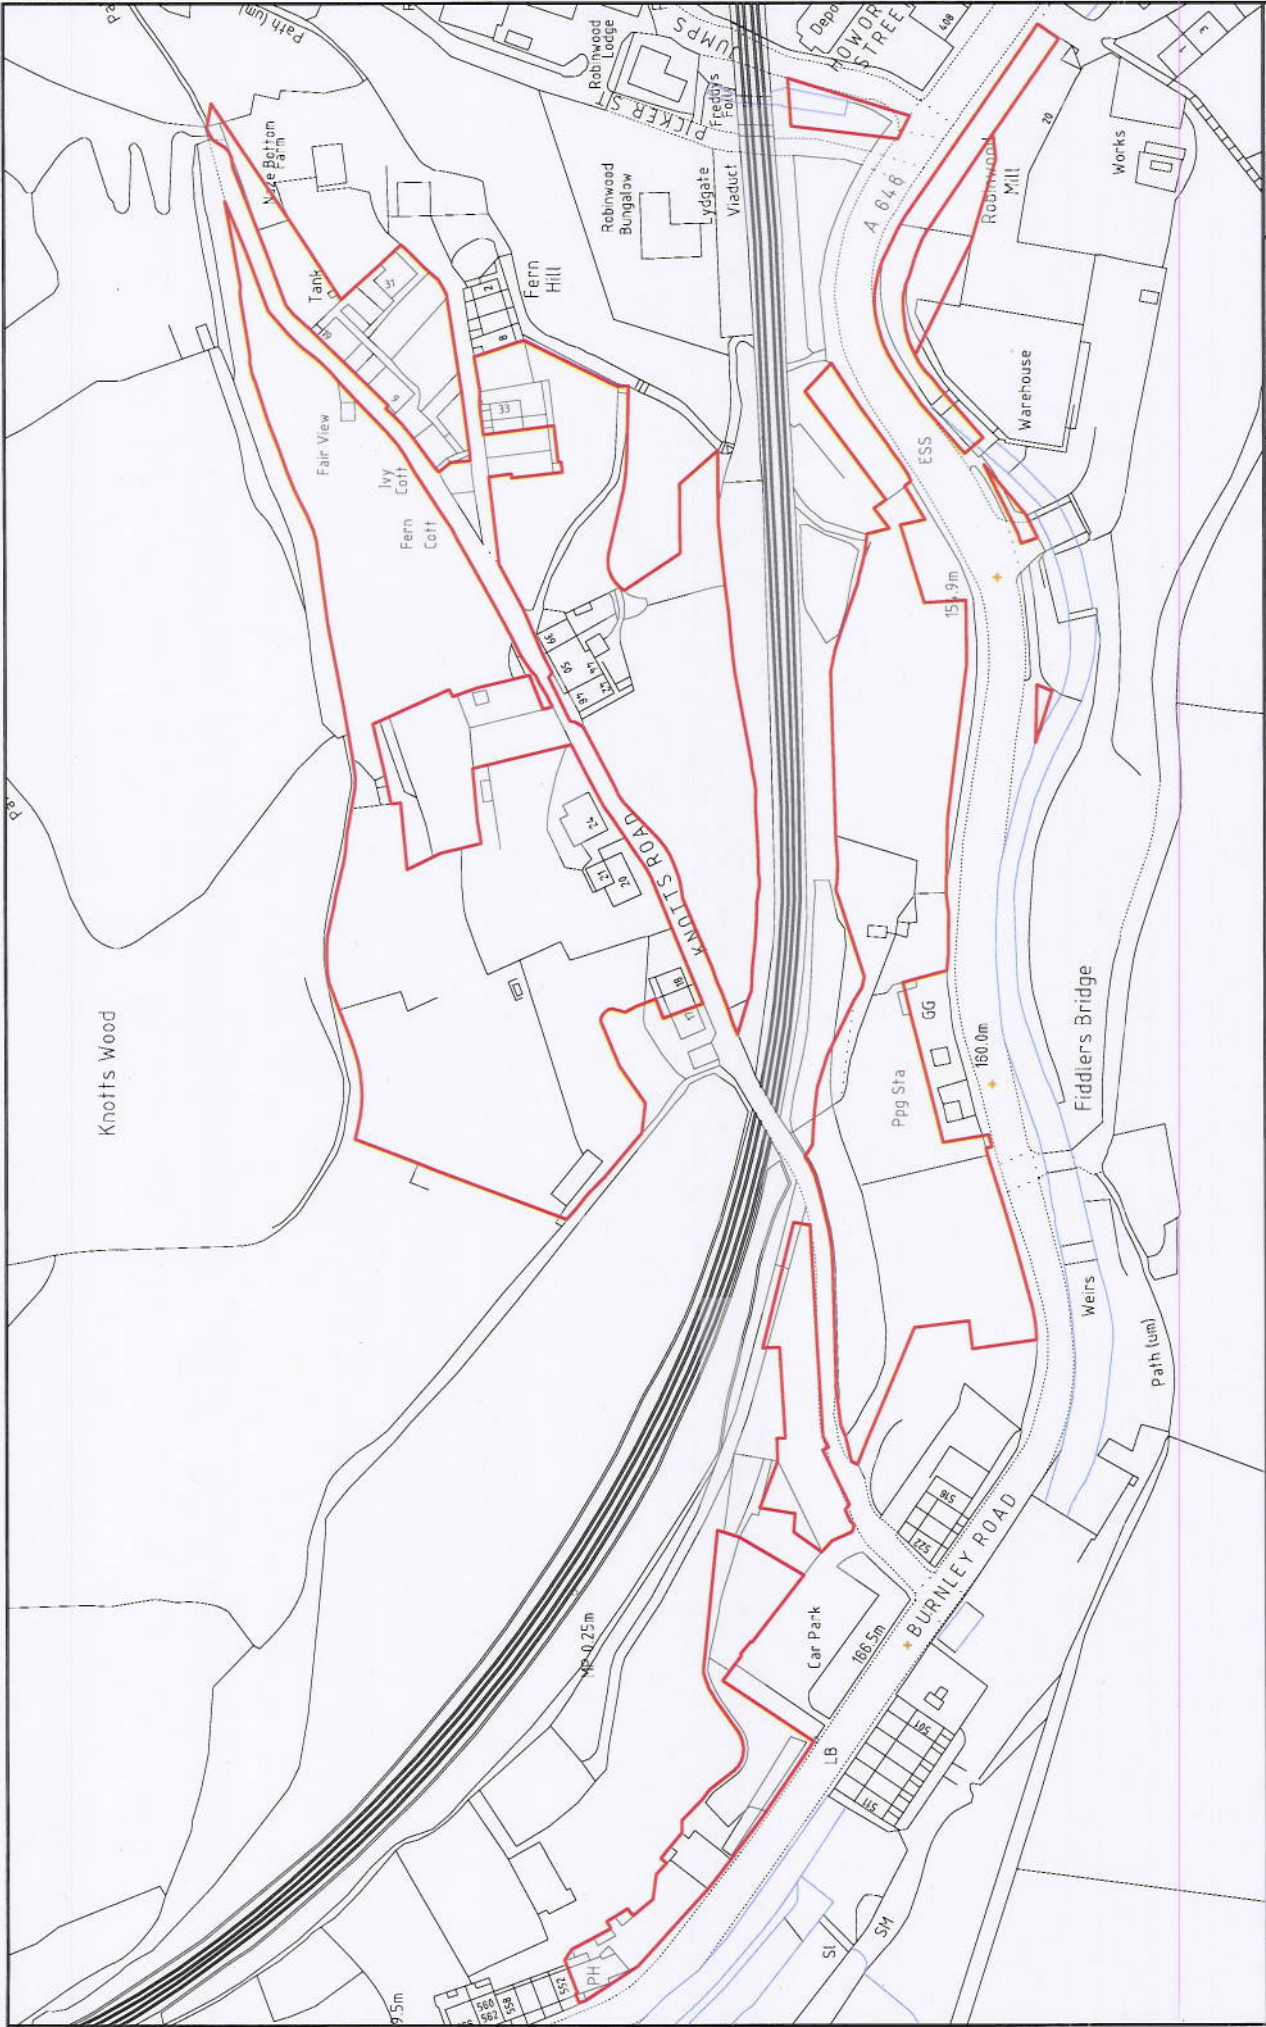

The Heath Charity - Hartley Royd Estate Knotts Road/Burnley Road, Todmorden	Calderdale Council Westgate House, Westgate, Halifax, West Yorkshire, HX1 1PS Telephone No. : 01422 392004 Website: www.calderdale.gov.uk	Economy & Environment Land & Property Services Drawn By: TB	Scale 1:1250 @A3 Date: 01/02/2012 Reproduced by permission of Ordnance Survey on behalf of HMSO. © Crown copyright and database right 2012. Ordnance Survey Licence number 100029069.