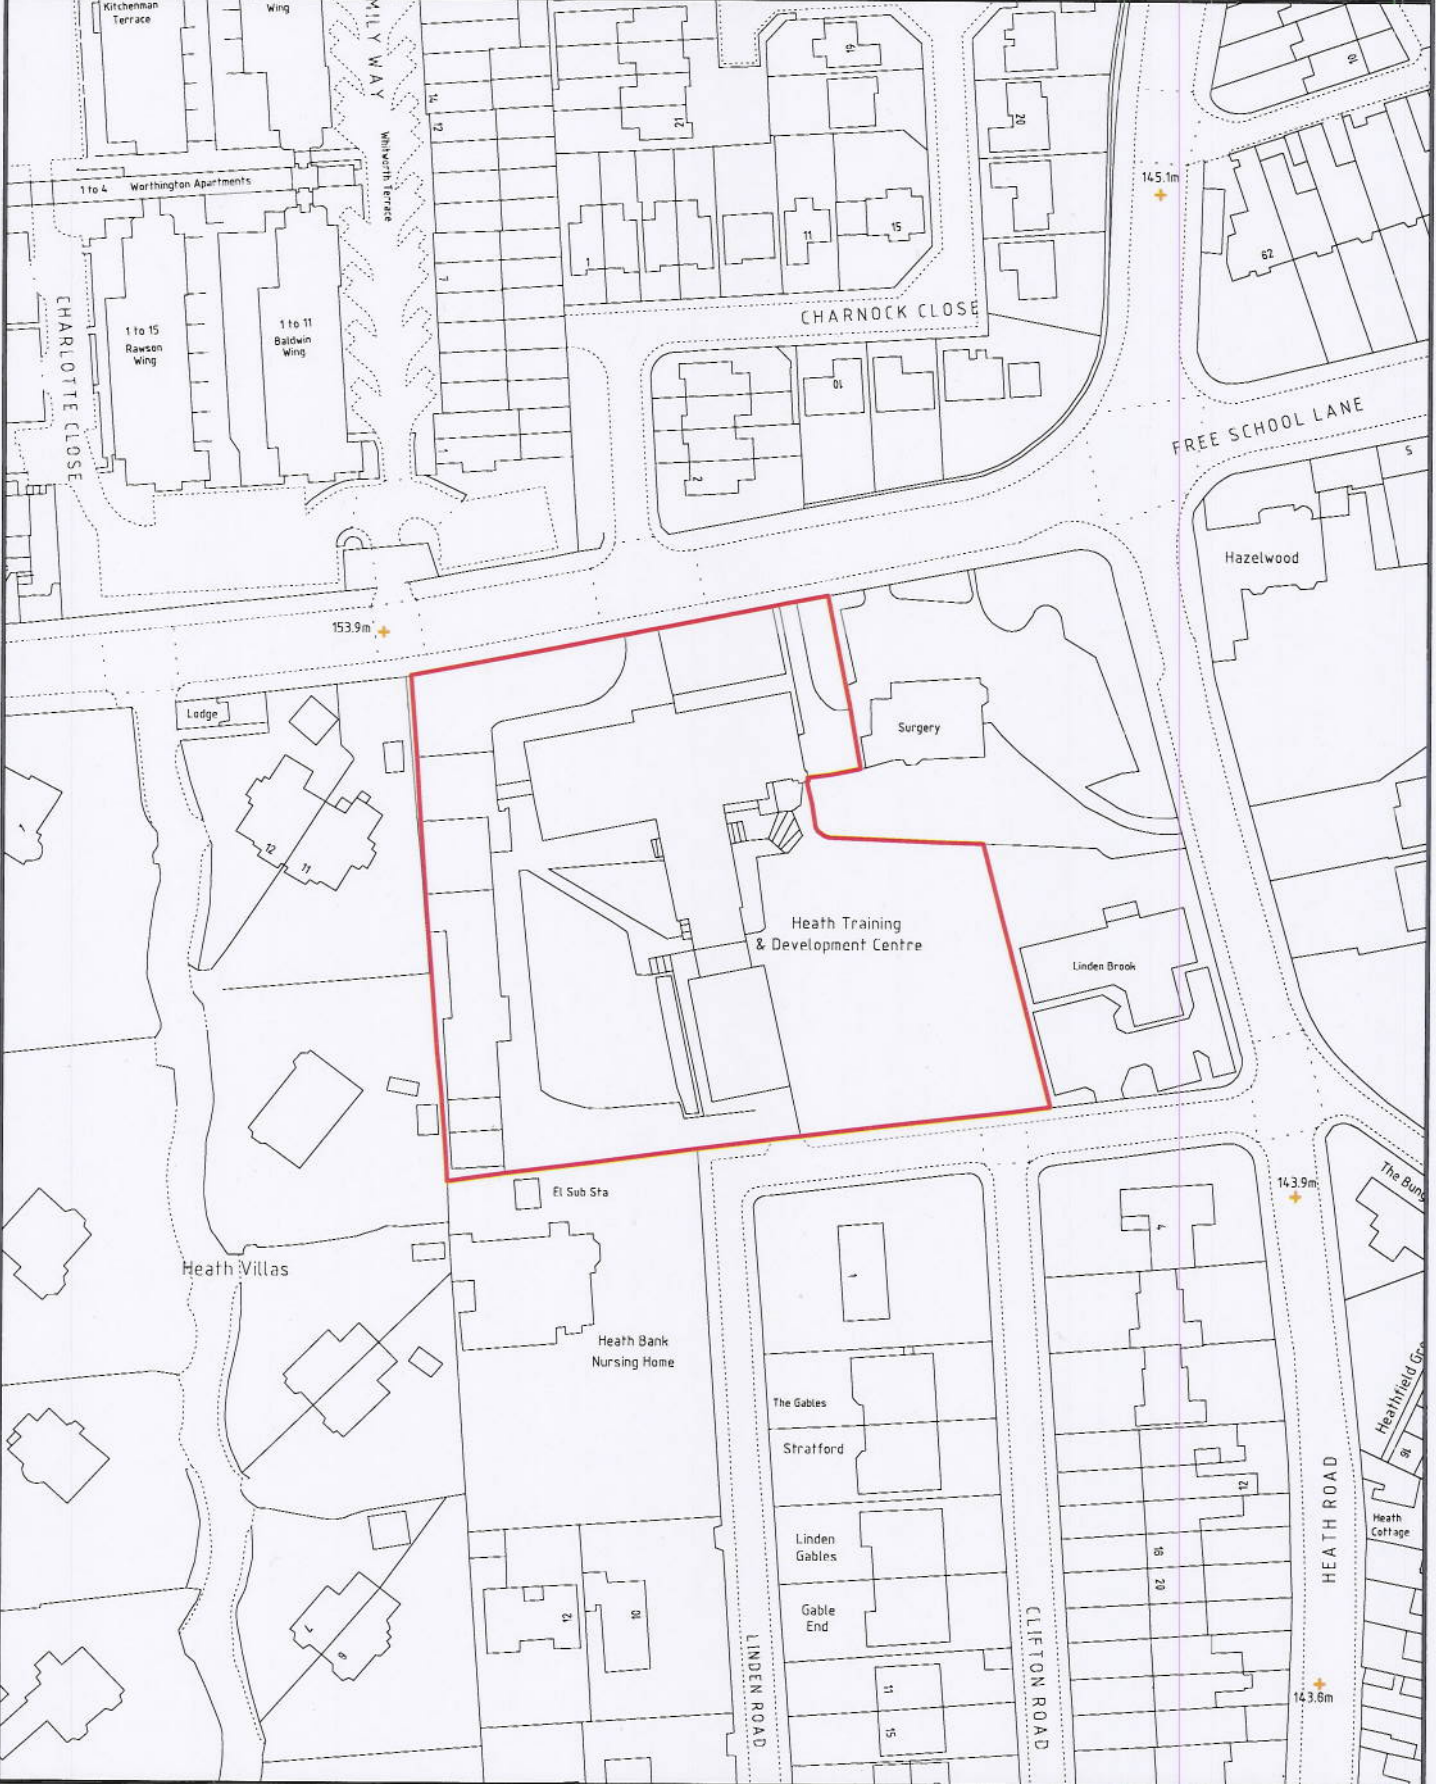

Economy & Environment
Land & Property Services

**Heath Training & Development Centre,
Free School Lane, Halifax, HX1 2PT**

(Site Area = 1.901 acres)

Westgate House, Westgate,
Halifax, West Yorkshire, HX1 1PS
Telephone No. : 01422 392004
Website: www.calderdale.gov.uk

Drawn By: TB
Scale 1:1250 A4 Date: 13/09/2011
© Crown Copyright and database right 2011.
Ordnance Survey Licence number 10023069.