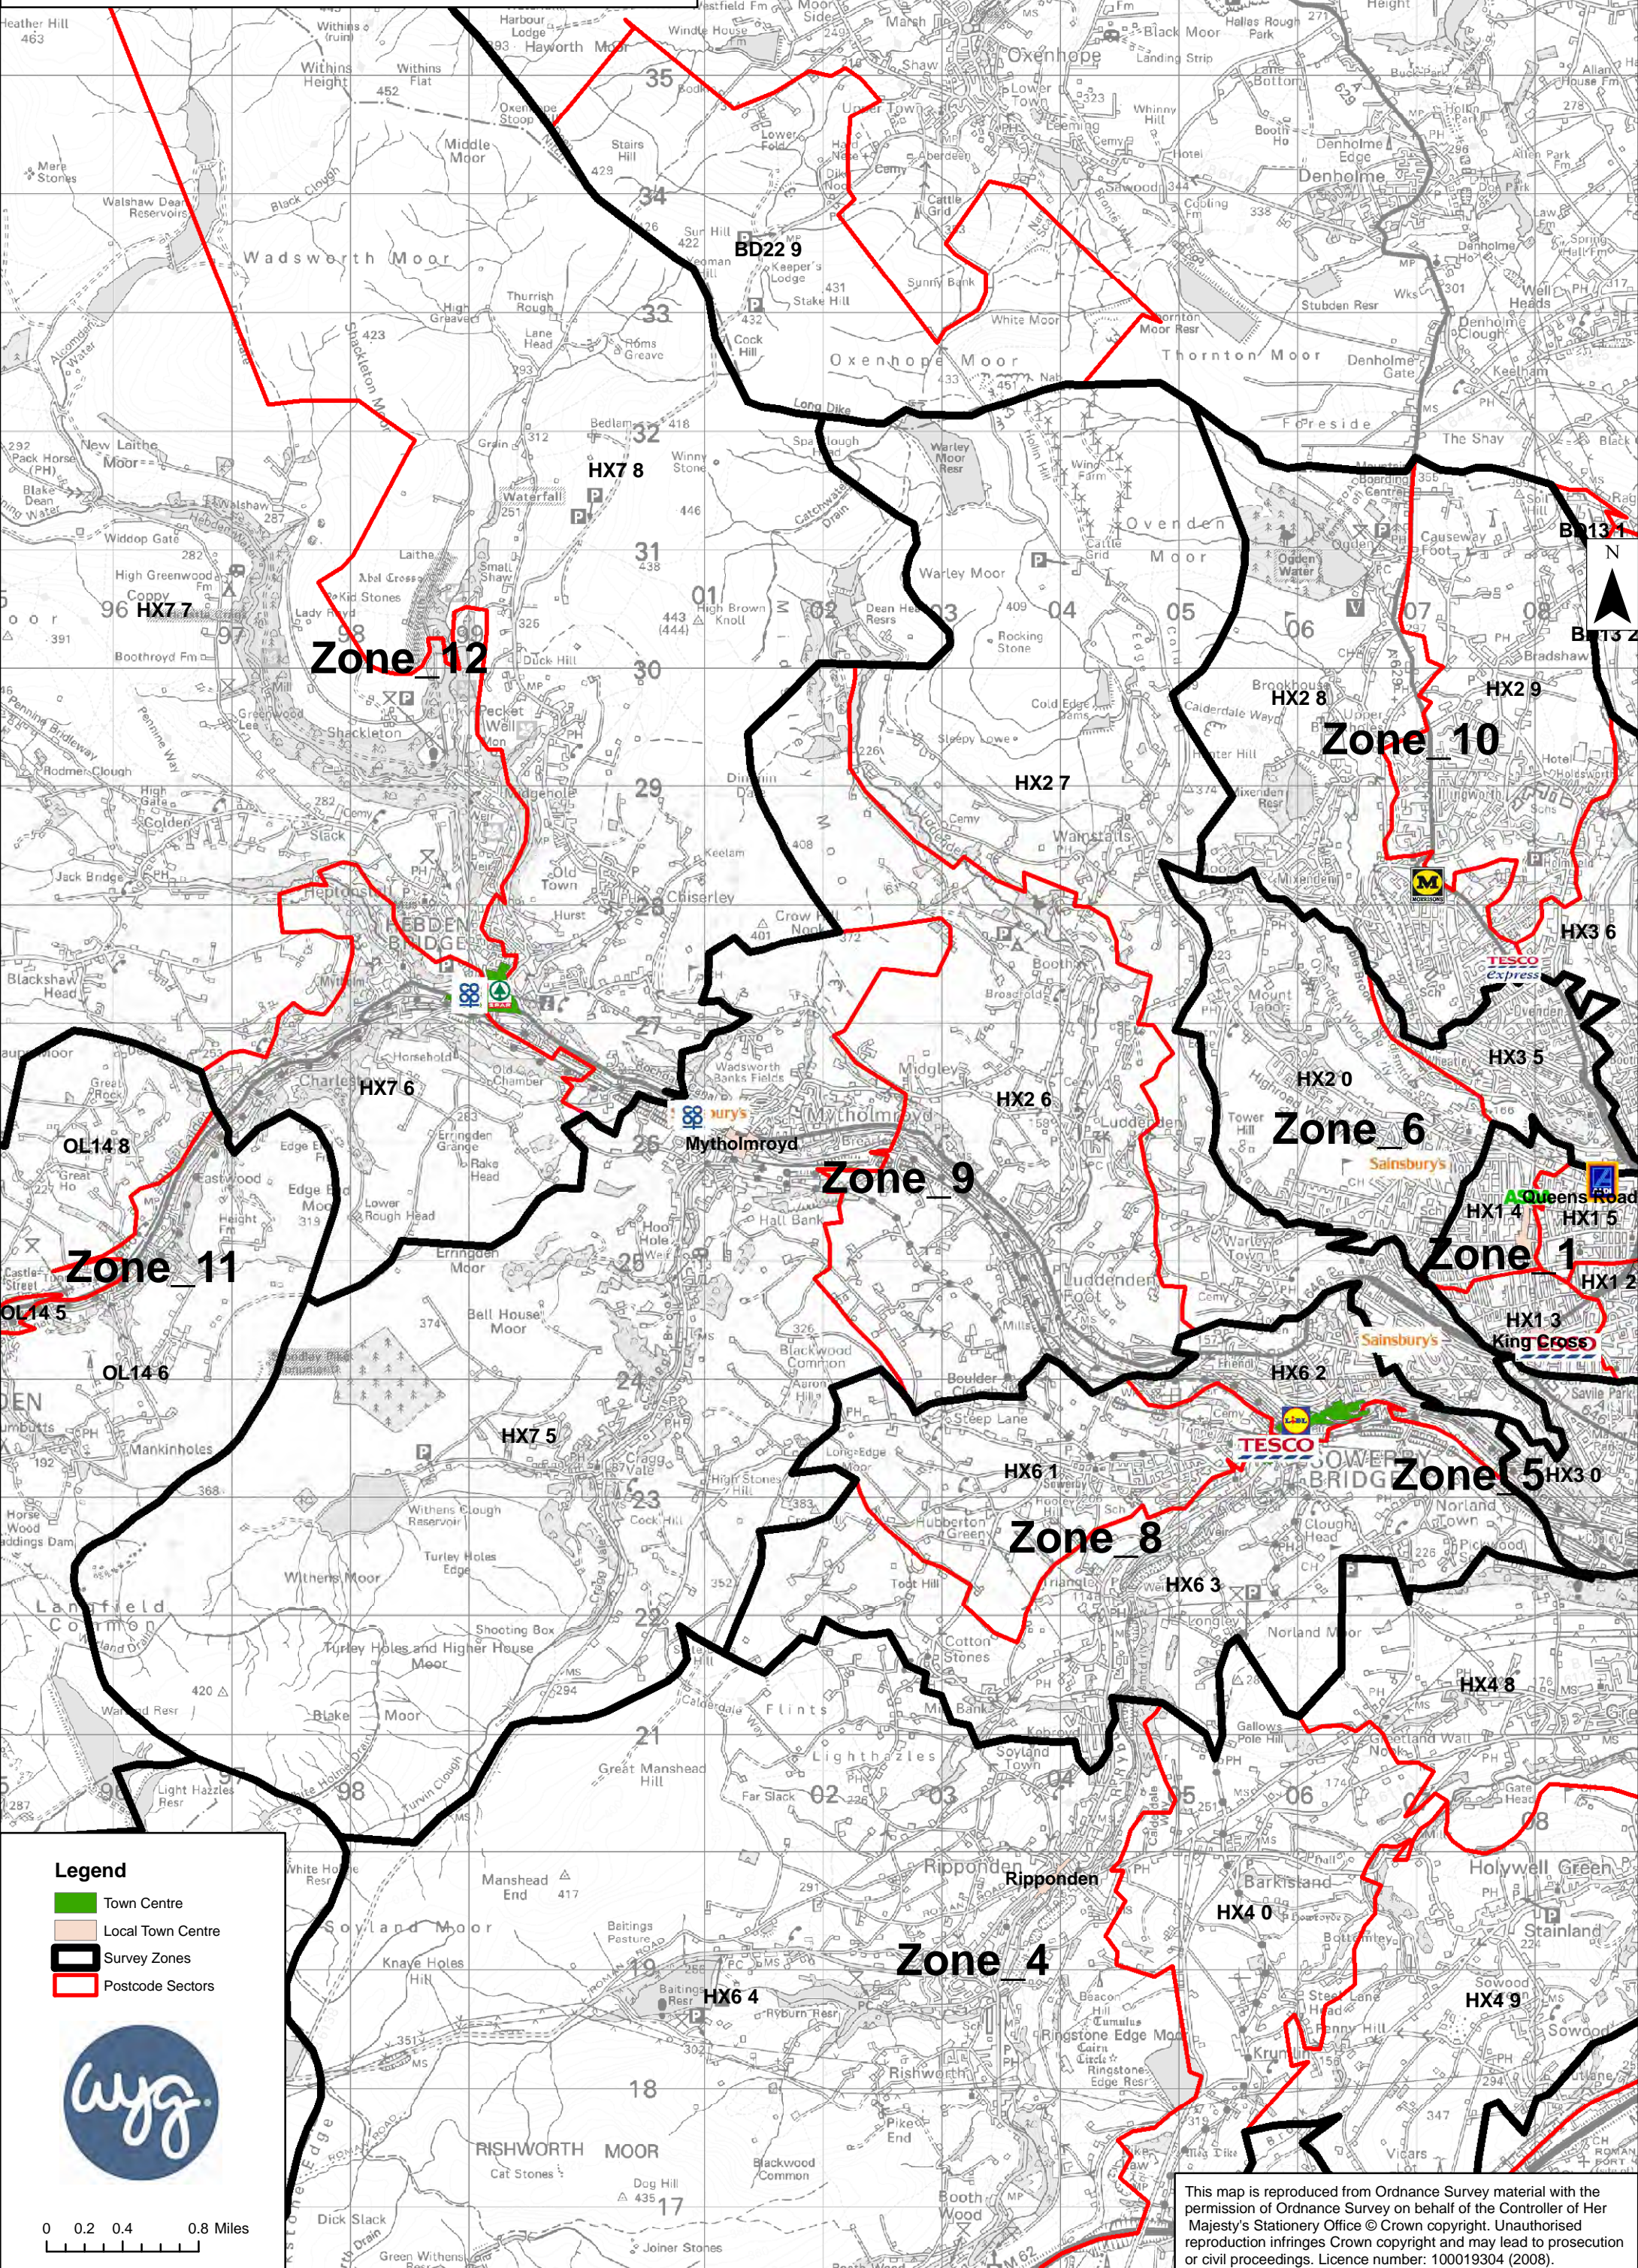

Map: Survey Zone 9 and Postal Sectors

- Legend**
-  Town Centre
 -  Local Town Centre
 -  Survey Zones
 -  Postcode Sectors

0 0.2 0.4 0.8 Miles

This map is reproduced from Ordnance Survey material with the permission of Ordnance Survey on behalf of the Controller of Her Majesty's Stationery Office © Crown copyright. Unauthorised reproduction infringes Crown copyright and may lead to prosecution or civil proceedings. Licence number: 100019304 (2008).