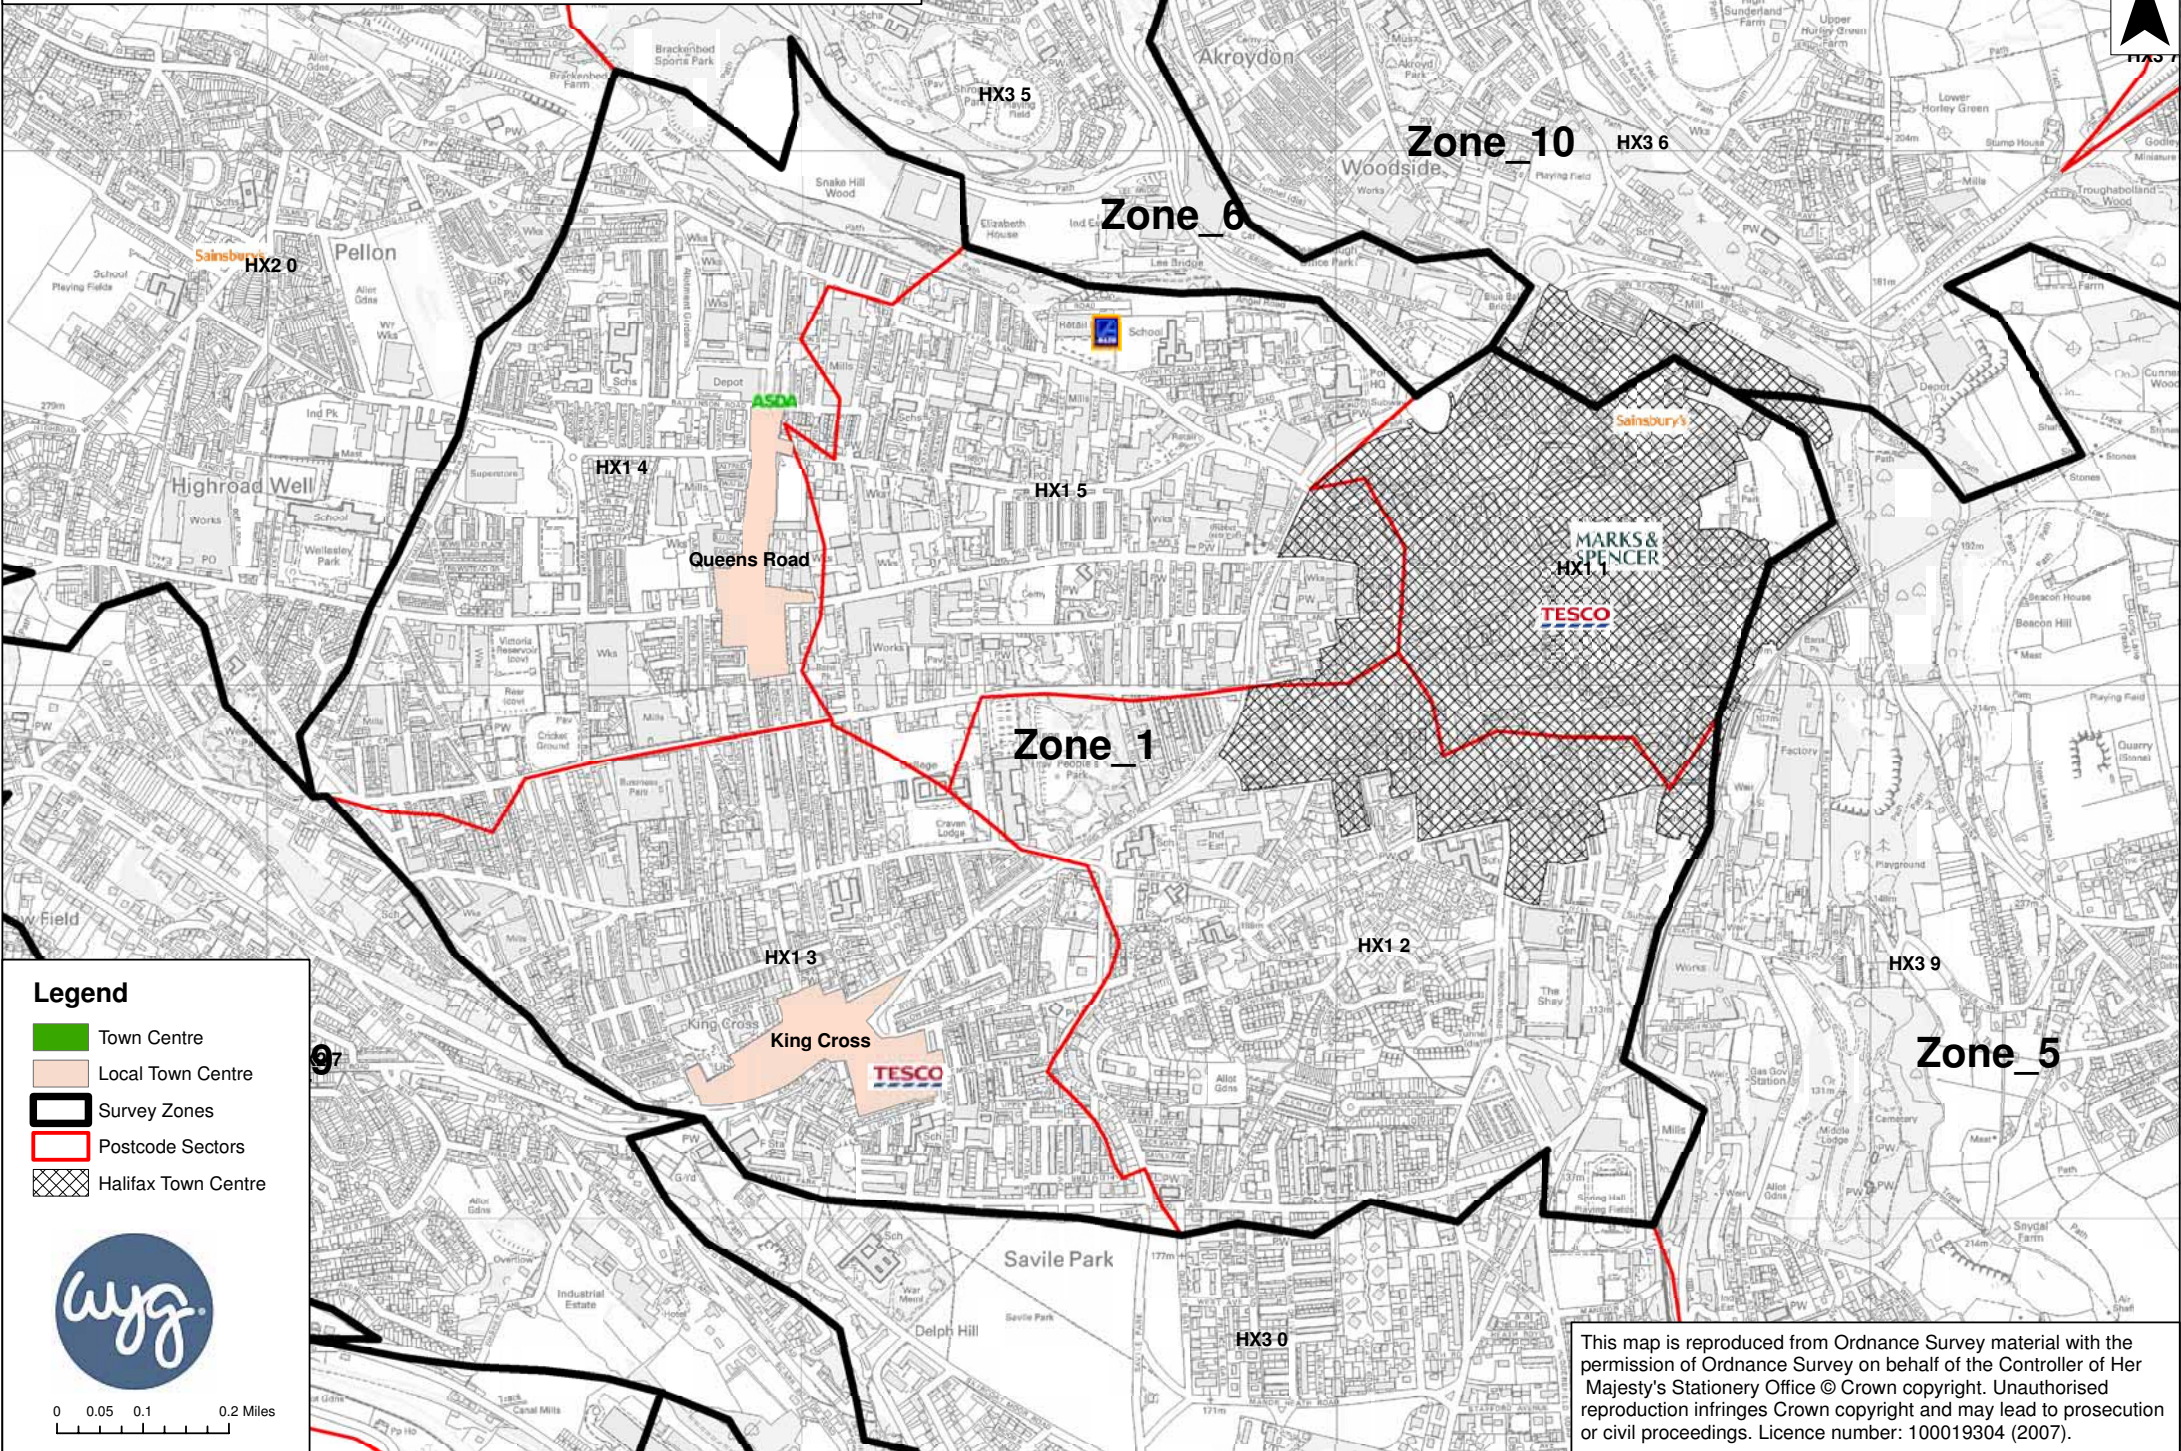

Map: Survey Zone 1 and Postal Sectors

- Legend**
- Town Centre
 - Local Town Centre
 - Survey Zones
 - Postcode Sectors
 - Halifax Town Centre

0 0.05 0.1 0.2 Miles

This map is reproduced from Ordnance Survey material with the permission of Ordnance Survey on behalf of the Controller of Her Majesty's Stationery Office © Crown copyright. Unauthorised reproduction infringes Crown copyright and may lead to prosecution or civil proceedings. Licence number: 100019304 (2007).